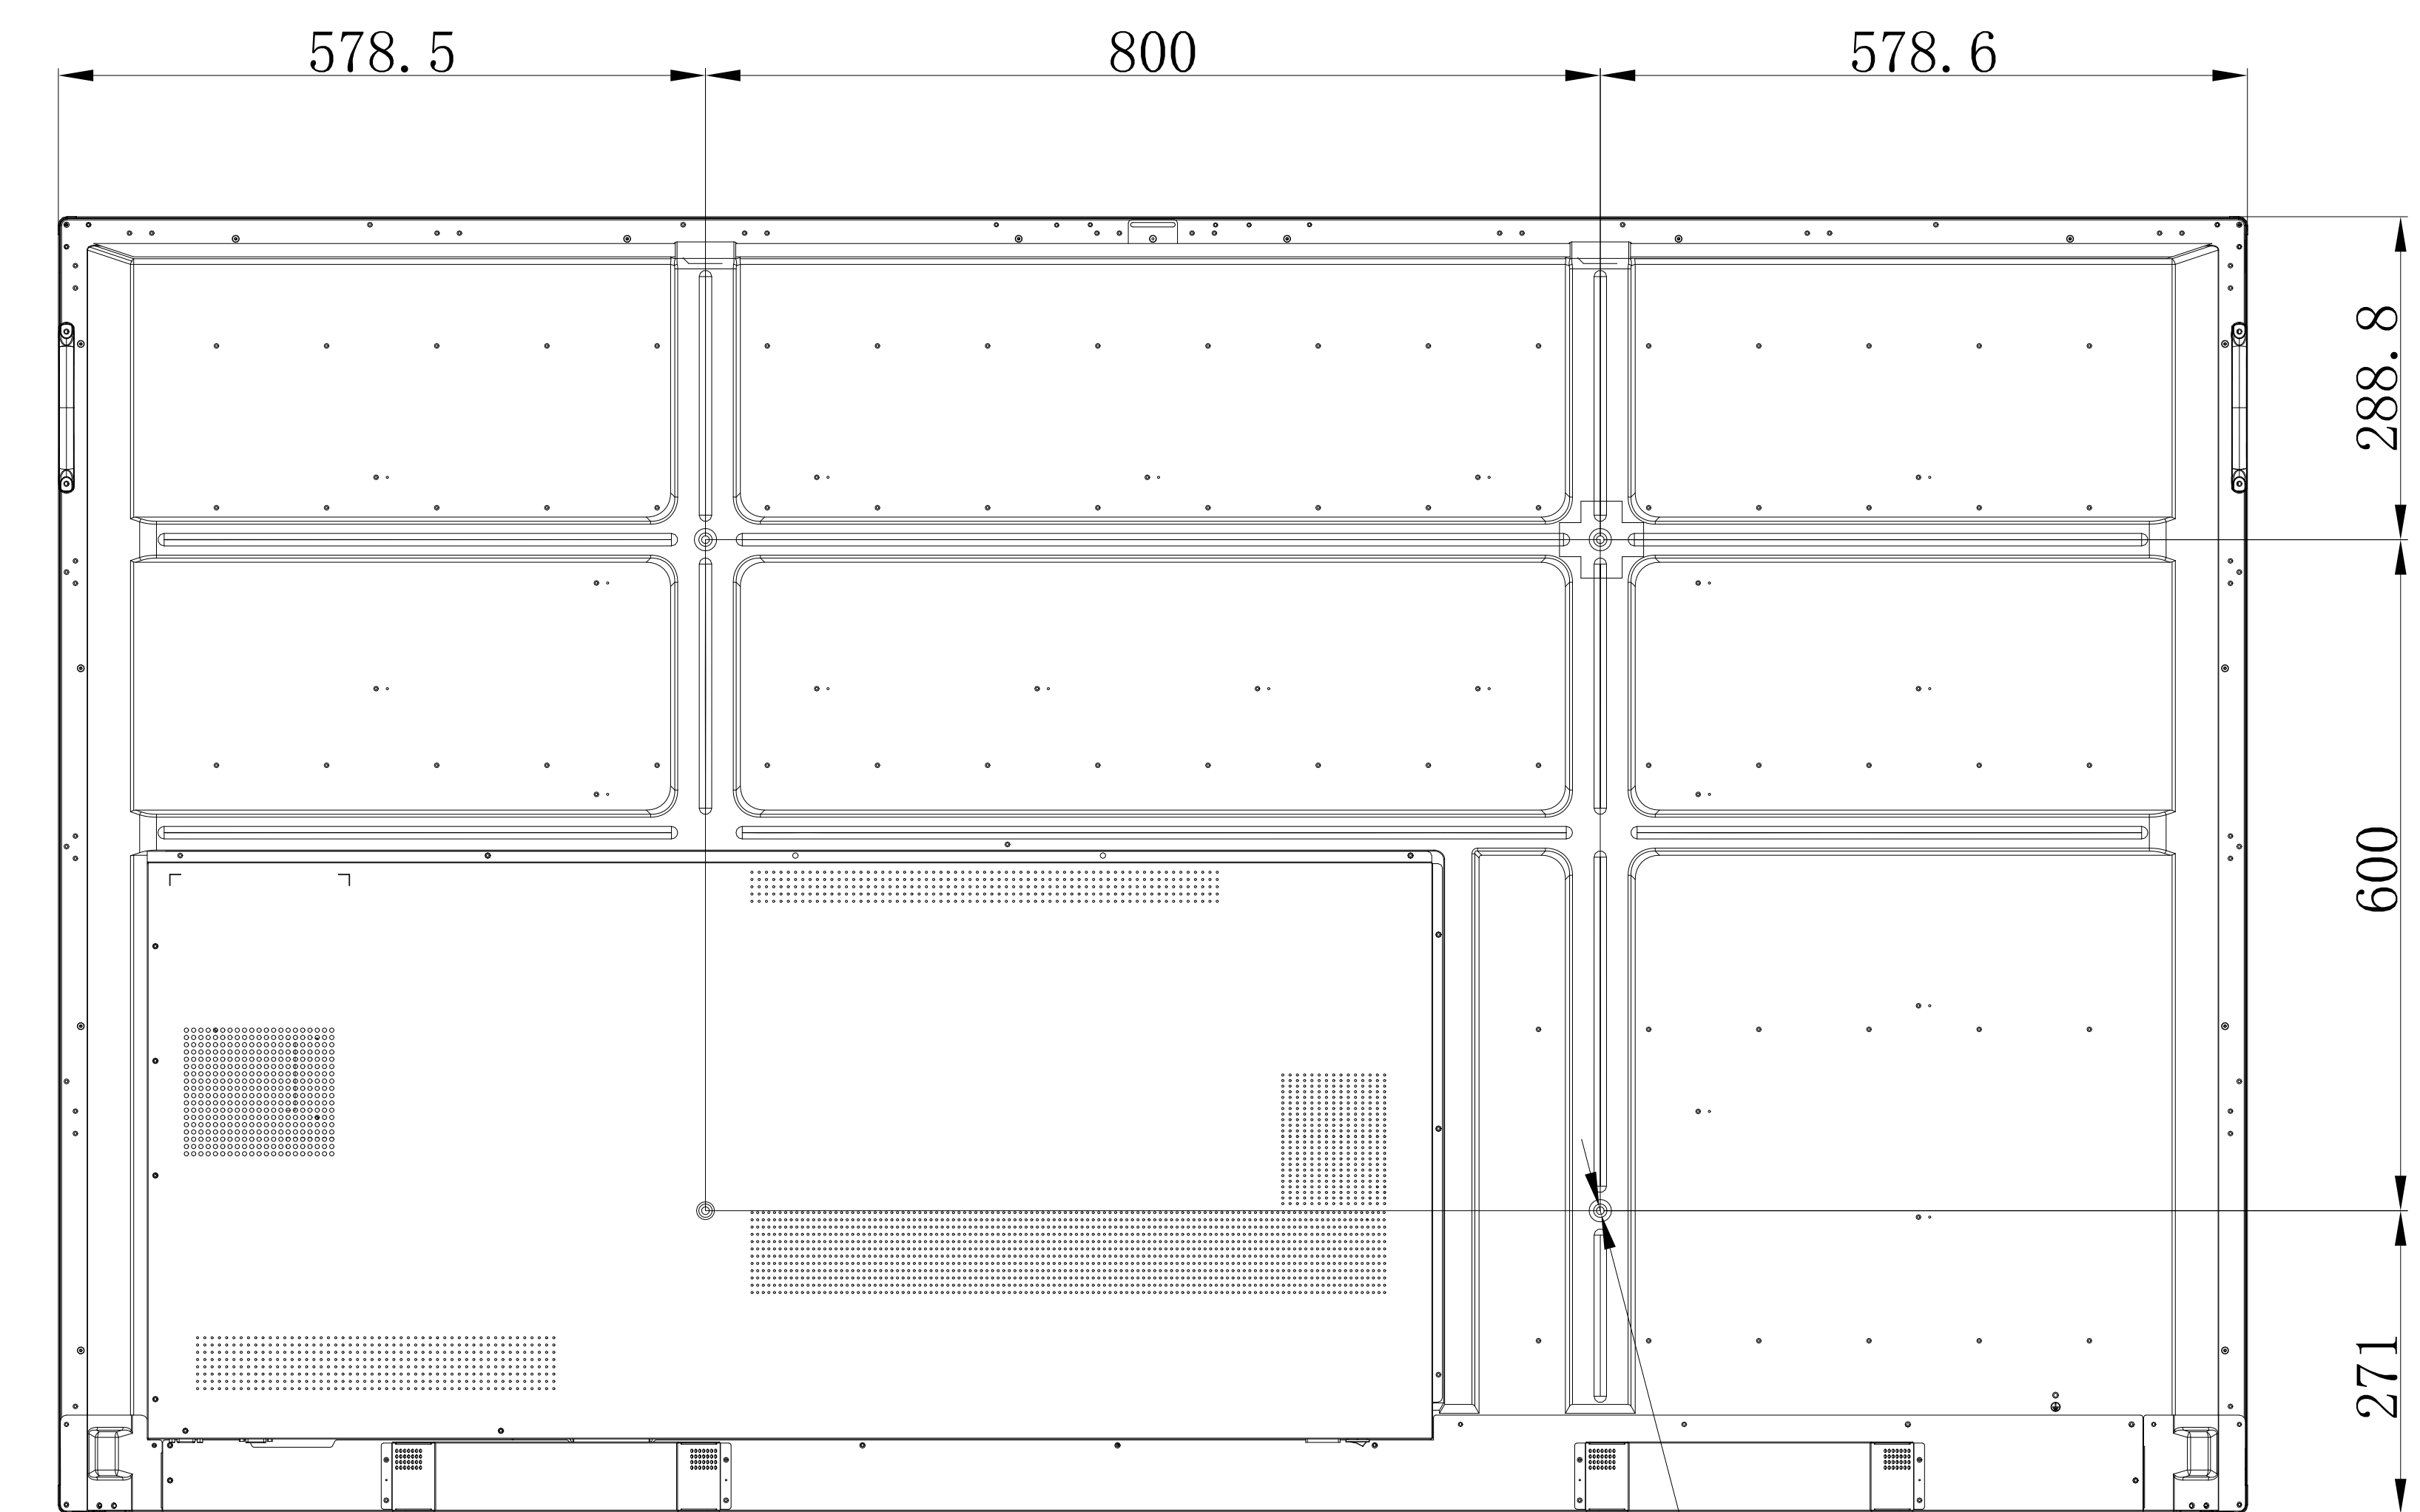

# CB861Q\_OUTLINE

SECTION A-A  
SCALE 1/1

4-M8 DEPTH 25mm MAX

UNIT	mm
MODEL	CB861Q
SCALE	1/5
NEC Display Solutions 2019/03/29	