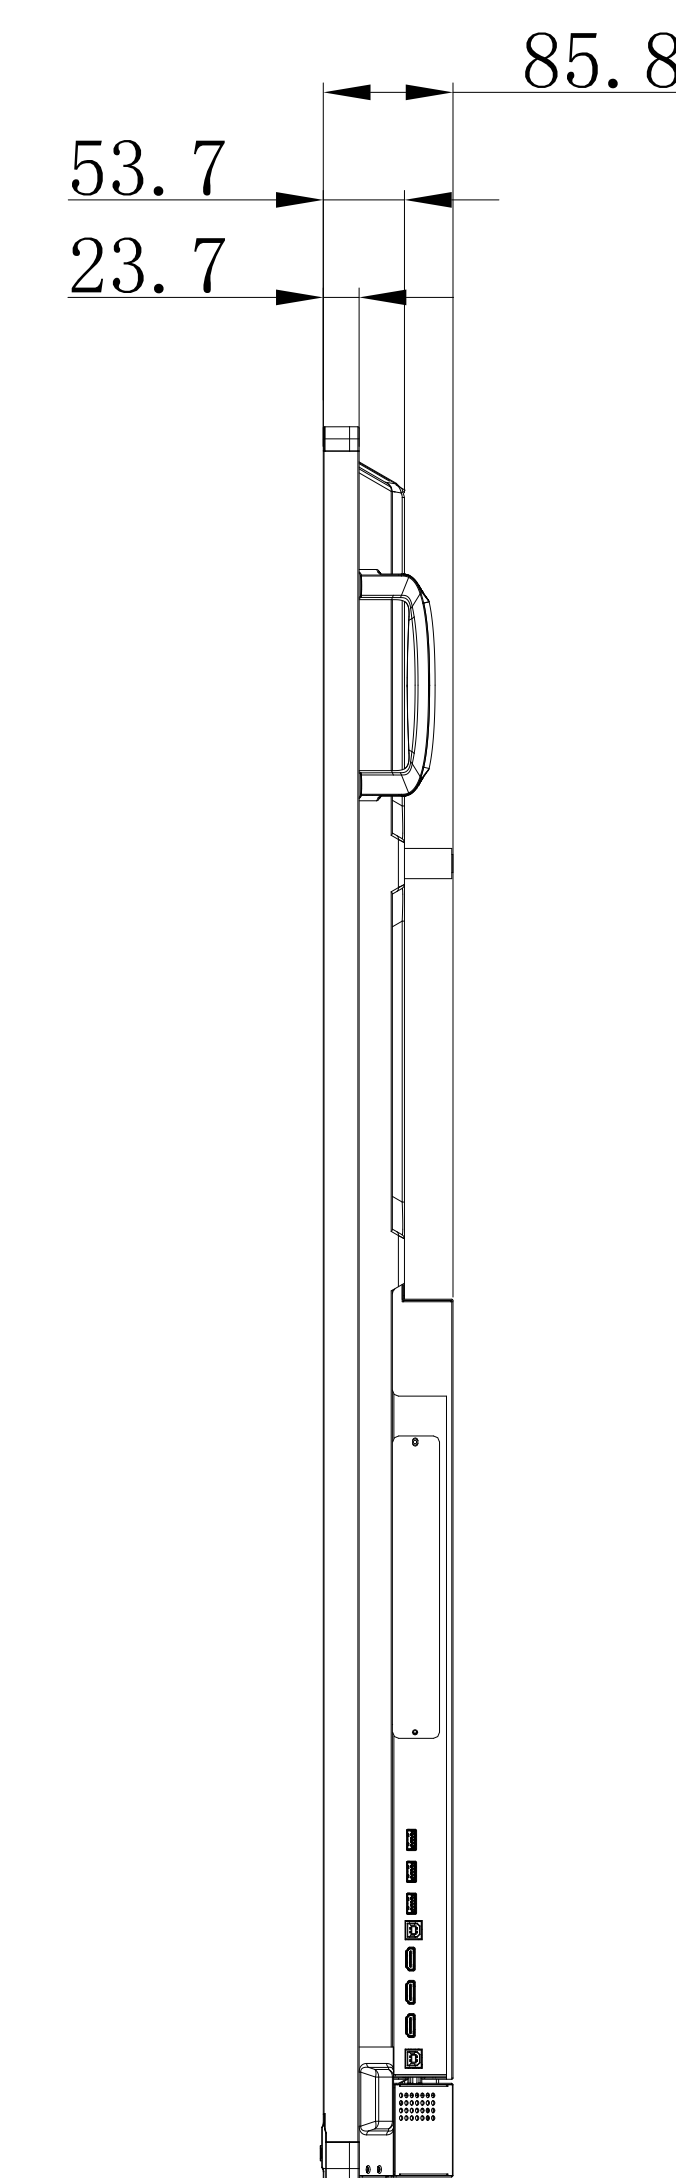

# CB861Q\_OUTLINE

SECTION A-A  
SCALE 1/1

4-M8 DEPTH 25mm MAX

UNIT	mm
MODEL	CB861Q
SCALE	1/5
NEC Display Solutions 2019/03/29	