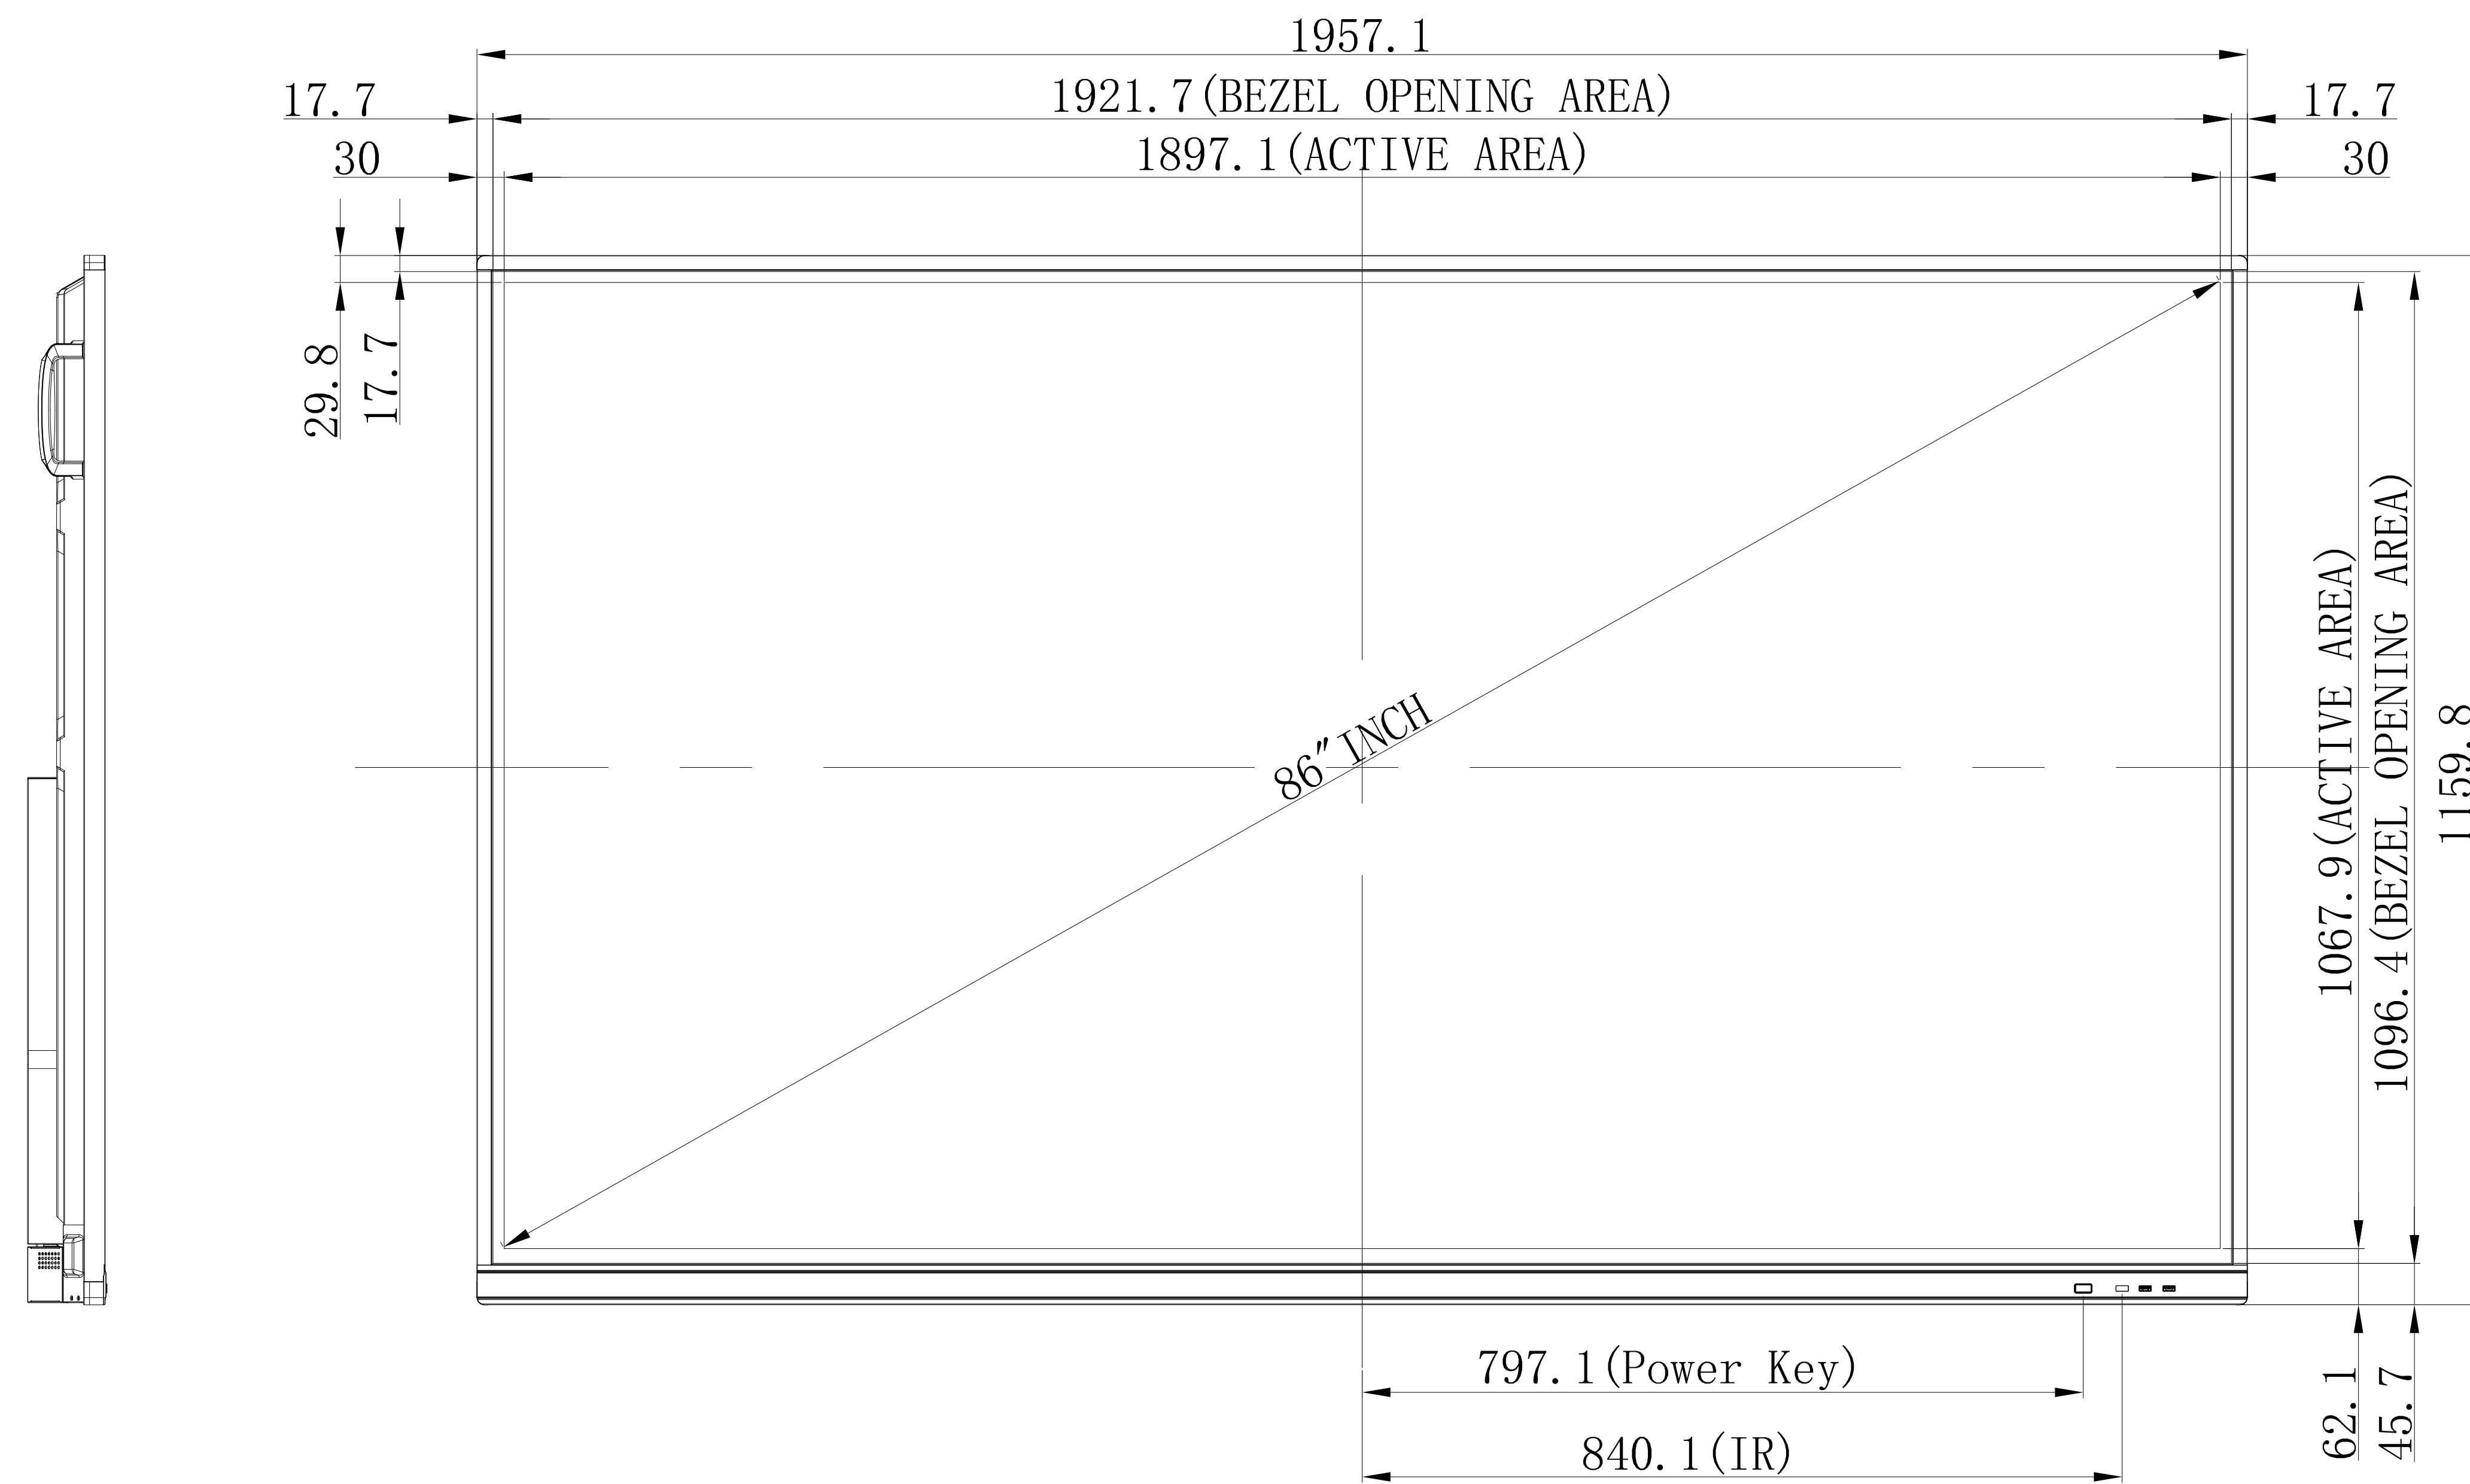

# CB861Q\_OUTLINE

SECTION A-A  
SCALE 1/1

4-M8 DEPTH 25mm MAX

UNIT	mm
MODEL	CB861Q
SCALE	1/5
NEC Display Solutions 2019/03/29	