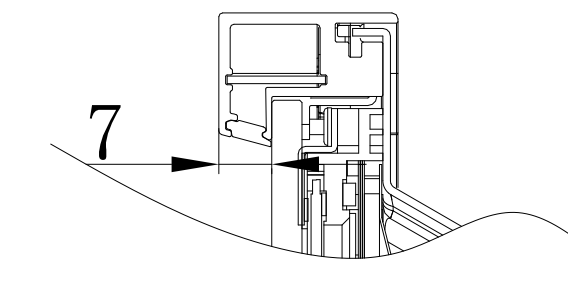

# CB861Q\_OUTLINE

SECTION A-A  
SCALE 1/1

4-M8 DEPTH 25mm MAX

UNIT	mm
MODEL	CB861Q
SCALE	1/5
NEC Display Solutions 2019/03/29	