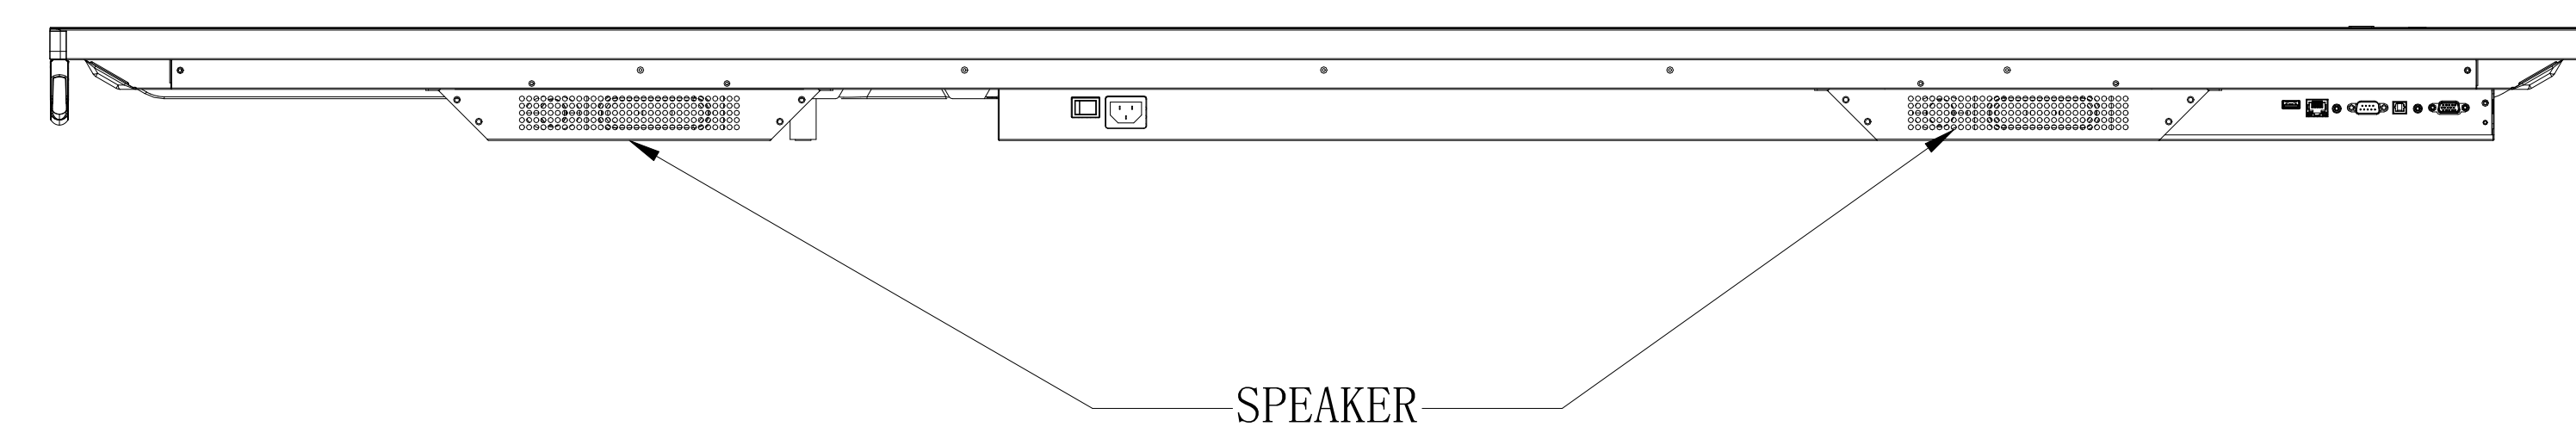

# CB861Q\_OUTLINE

SECTION A-A  
SCALE 1/1

4-M8 DEPTH 25mm MAX

UNIT	mm
MODEL	CB861Q
SCALE	1/5
NEC Display Solutions 2019/03/29	