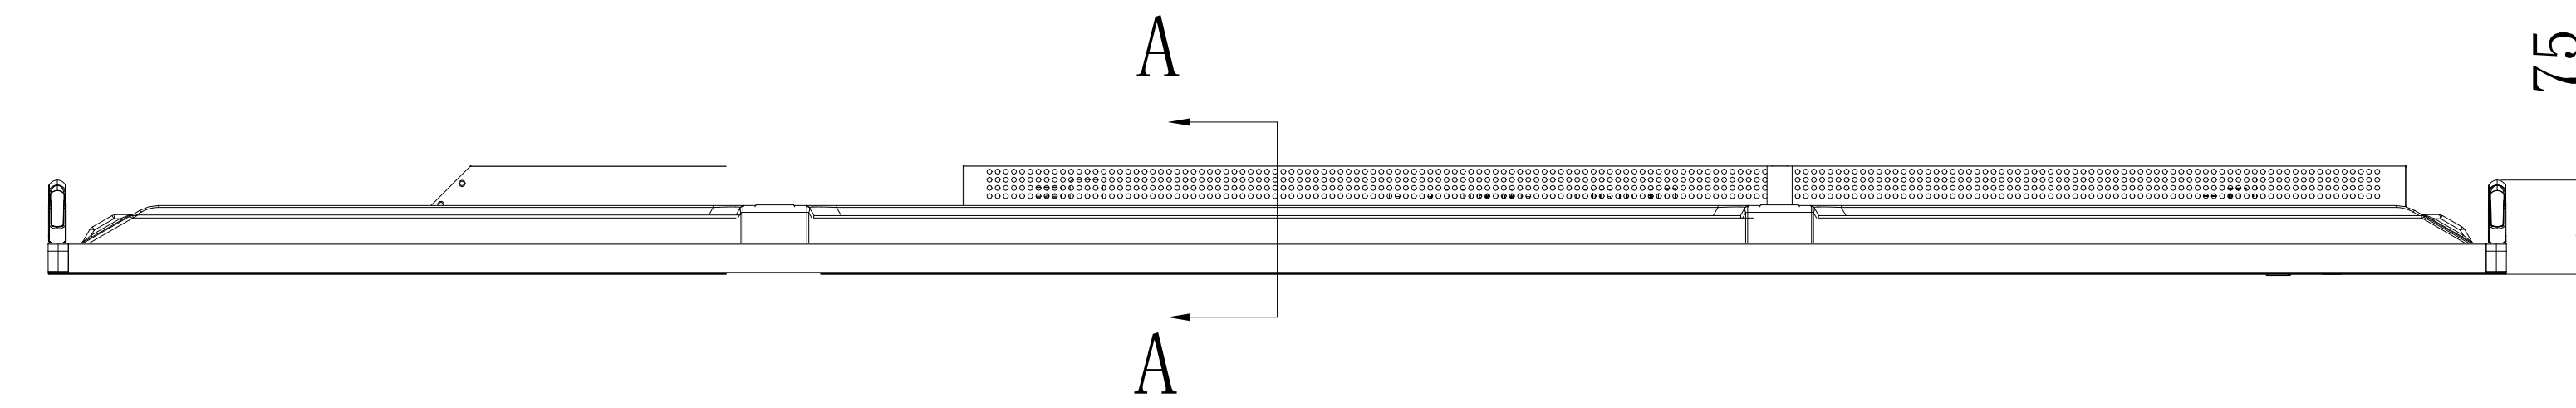

# CB861Q\_OUTLINE

SECTION A-A  
SCALE 1/1

4-M8 DEPTH 25mm MAX

UNIT	mm
MODEL	CB861Q
SCALE	1/5
NEC Display Solutions 2019/03/29	